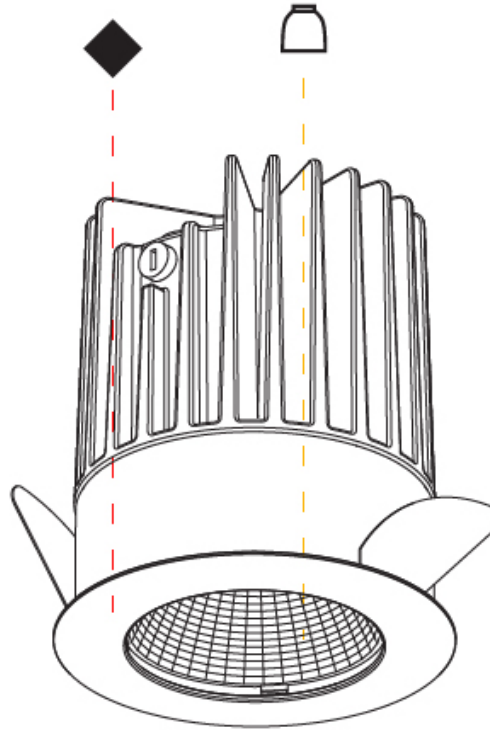

OIKO STANDARD RECESSED

A35555-

PROJECT

TYPE

SPECIFIER

QUANTITY

DATE