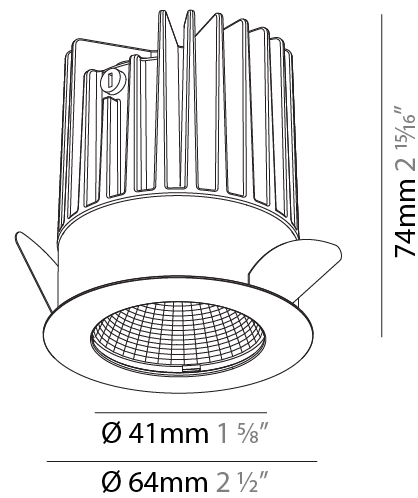

GENERAL

Series: Oiko
Subseries: Oiko Standard
Brand: Prolicht
Division: Architectural
Mounting Type: Recessed
Mounting Location: Ceiling
Subcategory: Downlight

PHYSICAL

Shape: Round
Diameter (mm): 64
Diameter (in): 2 1/2
Height (mm): 74
Height (in): 2 15/16
Ceiling Thickness (mm): 10 / 12.5 / 15
Ceiling Thickness (in): 3/8 or 1/2 or 9/16
Min. Recessing Depth (mm): 90
Min. Recessing Depth (in): 3 9/16
Light Distribution: Downlight
Weight (kg): 0.22
Weight (lbs): 0.49
Fixture Finish: SSR / BKV / CWI / CRY / HAB / UFT / ITA / RUA / FTG / MYG / LOD / PUS / FRO / FUP / KIA / POP / BLS / SPG / MEY / GOH / GUM / CHC / COM / ABZ / JAG / OBR / MOS / ROR
Fixture Material: Aluminum Die Cast
Cut-out Measurements: D. - 60mm / 2 3/8"

ELECTRICAL

Lamp Type: LED (Zhaga Standard)
Total Output Wattage (W): 15
Dimming: Dali Dimming
Driver Included: No
Driver Location: Remote
Driver Type: Constant Current - 120Vac
Input Voltage (V): 120
Constant Current (MA): 350

LED

Number of LEDs: 1
Color Temperature (°K): Warm Dim
Max. Delivered Lumen (lm): 760
Nominal Lumen (lm): 1140
CRI: >90 CRI
Lamp Life (hrs): 50000

OPTICAL

Reflector: 20 / 40 / 60

RATINGS AND CERTIFICATIONS

Certified By: Certified for North American Standards
IP rating: IP20